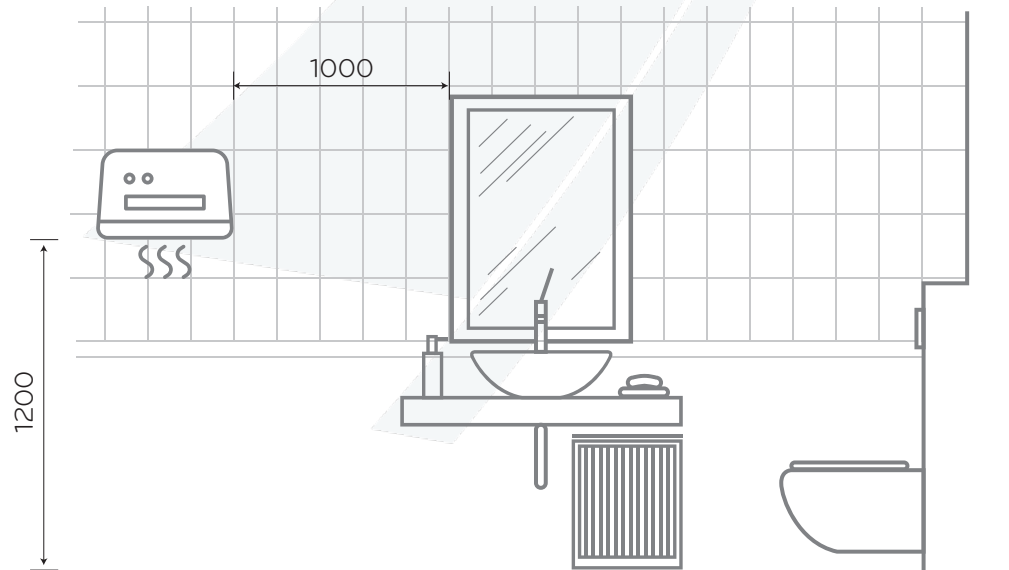

Technical Specification

	TOTAL POWER (W)	1500
	SPEED (rpm)	2800
	MATERIAL	AISI 304 Stainless Steel / Painted Steel
	THICKNESS (mm)	1
	FINISH	Satin / White
	H X W X D (mm)	280 x 250 x 168
	WEIGHT (kg)	3.5
	AIR SPEED (km/h)	65
	ESTIMATED DRYING (s)	40
	NOISE LEVEL (dbA)	60
	ATTRIBUTES	Low Traffic / Low Cost / Energy Efficient
	WARRANTY	5 years
	MANUFACTURED	Spain

Installation

velo